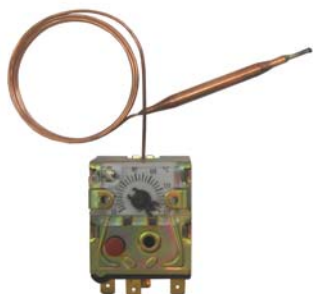

Thermostats

- *Manual Reset*
- *Failsafe Capillary*
- *Fully Adjustable*

SPECIAL

Thermostat Only

$65
(+ GST) §

Model

CP40140

Range

+20 to 150°C

Model

CP40150

Range

+50 to 300°C

SPECIAL